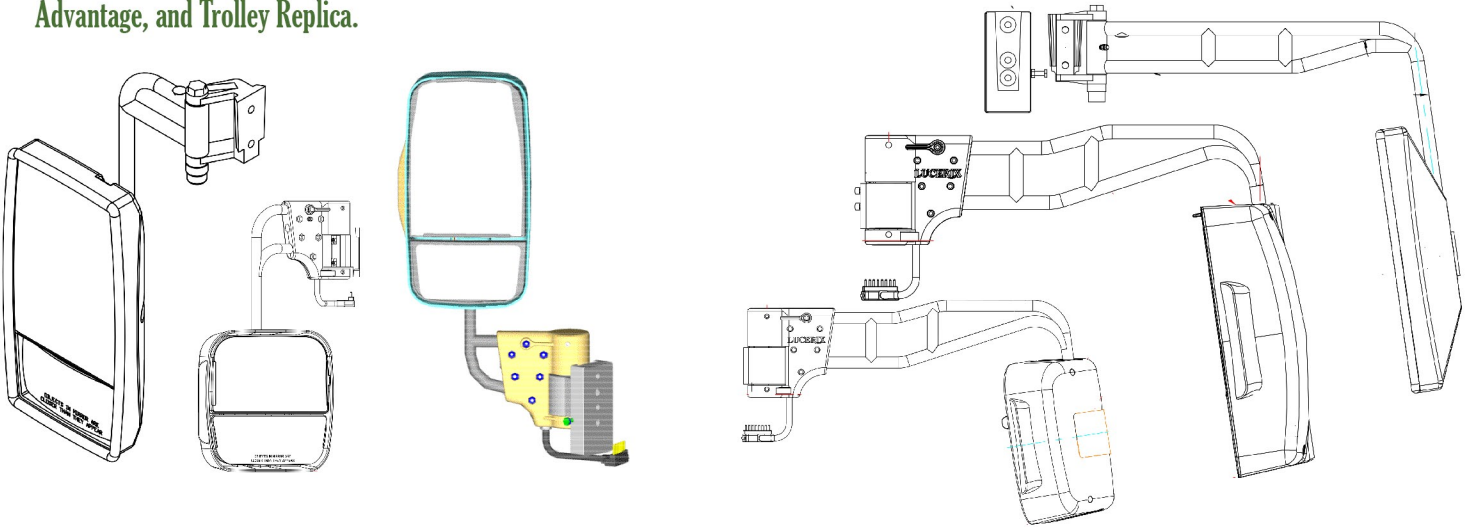

The following listing describes most common mirror kits as installed on all models. This includes, BRT, low floor, hybrid, Phantom, Advantage, and Trolley Replica.

Curb Mirror Kits	
Lucerix Part	Description
21.606.00 SS	Curb, Cast body mount, Standard bkt, 15" dual lens hand set, NO heat
21.556.00 SS-12V	Curb, Cast body mount, Auto return bkt, 15" dual lens pwr, NO heat
21.944.00 SS-12V	Curb, Cast body mount, Auto return bkt, 15" dual lens pwr, heated
32.938.00-SS-12V	Curb, Cast body mount, Auto return bkt (short), 15" dual lens pwr, heated.
21.552.00 SS-12V	Curb, Cast body mount, Auto return bkt, 15" dual lens pwr, heated, LED signal
21.576.00 SS-12V	Curb, Cast body mount, Auto return bkt, 10" dual lens pwr, NO heat LED signal

Road Mirror Kits (Mount top down)	
Lucerix Part	Description
22.965.00 SS	Road, above eye, Cast body mount, Standard bkt, 15" dual lens hand set, NO heat
22.836.00 SS-12V	Road, above eye, Cast body mount, Auto return bkt, 15" dual lens pwr, NO heat
22.758.00-SS-12V	Road, above eye, Cast body mount, Auto return bkt, 15" dual lens pwr, heated,
22.577.00 SS-12V	Road, above eye, Cast body mount, Auto return bkt, 10" dual lens pwr, NO heat, LED
22.551.00 SS-12V	Road, above eye, Cast body mount, Auto return bkt, 15" dual lens pwr, heated, LED

Road Mirror Kits (Mount bottom up)	
Lucerix Part	Description
22.679.00-SS	Road, below eye, Cast body mount, Standard bkt, 15" dual lens hand set, NO heat
22.557.00 SS-12V	Road, below eye, Cast body mount, Auto return bkt, 15" dual lens pwr, NO heat
22.766.00 SS-12v	Road, below eye, Cast body mount, Auto return bkt, 15" dual lens pwr, heated
22.944.00 SS-12V	Road, below eye, Cast body mount, Auto return bkt, 15" dual lens pwr, heated, LED